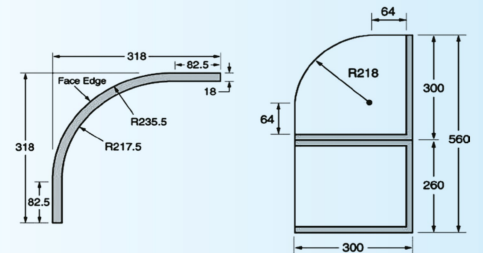

## Curved Acrylic Accessories

**Curved Pelmet/Cornice**  
25mm

**25mm Straight Pelmet/Cornice**  
2750 x 50 x 25mm

**Curved Flexible Plinth**  
3000 x 150 x 18mm

**External Curved Door to  
Suit 300x300 Unit**

## Edging Options

**Matching**

**3D**

**National Sales Line: 01257 478540**

**Fax: 01257 478550**

**Email: sales@deralam.co.uk**

**www.deralam.co.uk**

**DERAlam**