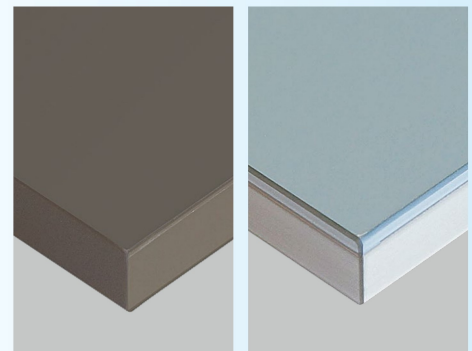

Edging Options

Matching

3D

National Sales Line: 01257 478540

Fax: 01257 478550

Email: sales@deralam.co.uk

www.deralam.co.uk

DERAlam

Midlands Depot

Crowcrofts Road, Newstead Industrial Estate,
Trentham, Stoke-on-Trent, Staffordshire ST4 8JA

Head Office

West Coast Park, Bradley Lane, Standish,
Wigan, Lancashire WN6 0YR

Southern Depot

Units 10-10a, Foster Avenue, Woodside Park,
Dunstable, Bedfordshire LU5 5TA